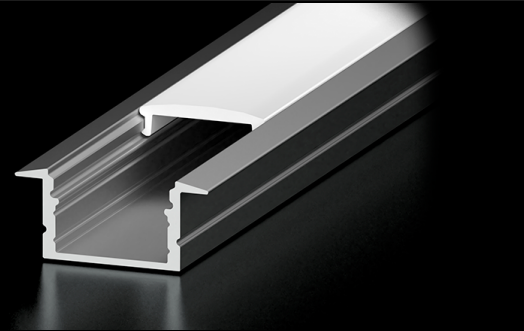

### FEATURES

- Industrial Extrusion for custom lighting
- Bundles include: channel, lens, mounting clips, and end caps
- Channels act as heat sink, cooling and prolonging the LED tape light lifespan
- Provides additional defense from dust and debris, protecting the LED investment
- 2 Year limited warranty